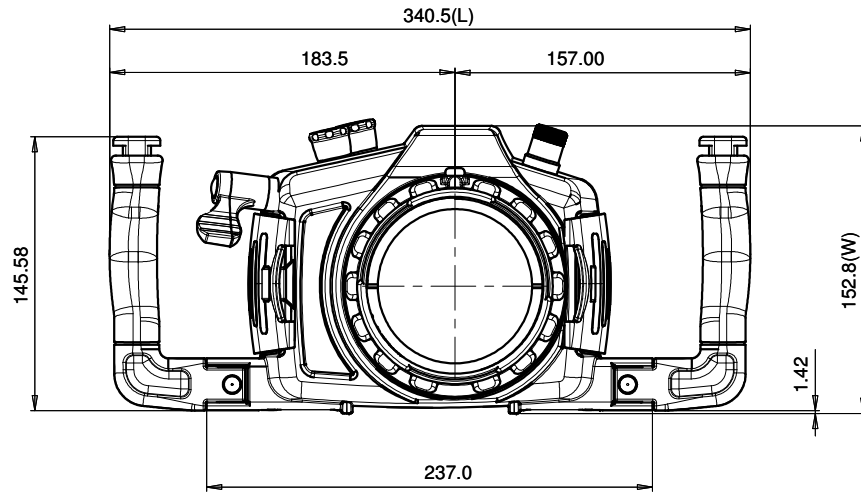

Model No. :	DRP 100
Exterior Length (L)	340.5 mm (13.40 in)
Exterior Width (W)	152.8 mm (6.01 in)
Exterior Height (H)	224.0 mm (8.81 in)
Exterior Lid Height	54.0 mm (2.12 in)
Case Weight (Empty)	1.65 Kg (3.63 lbs)
Complete With DRA 0001	

info@diveross.com  
www.diveross.com

Part name:  
Underwater housing  
for DSLR Camera

Part Code: DRP 100

Scale : 1:4

Data : 01/09/09