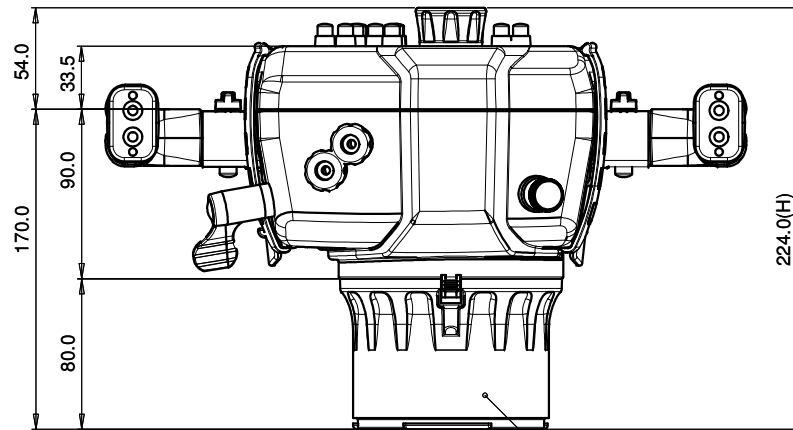

Model No. :	DRP 100
Exterior Length (L)	340.5 mm (13.40 in)
Exterior Width (W)	152.8 mm (6.01 in)
Exterior Height (H)	224.0 mm (8.81 in)
Exterior Lid Height	54.0 mm (2.12 in)
Case Weight (Empty)	1.65 Kg (3.63 lbs)
Complete With DRA 0001	

info@diveross.com  
www.diveross.com

Part name:  
Underwater housing  
for DSLR Camera

Part Code: DRP 100

Scale : 1:4

Data : 01/09/09